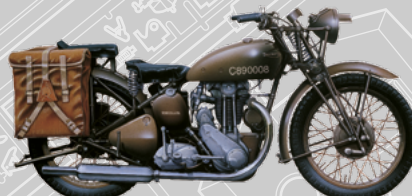

1:9 scale Unique Kit

7405
Kdf. 1 Typ 82
Kübelwagen

7404
Kettenkrad

7403
German Military
Motorcycle with Sidecar

7402
Triumph 3HW

7406
Zundapp KS 750 with sidecar

**Realism and historical research
in the Battle Sets 1:72 scale Italeri**