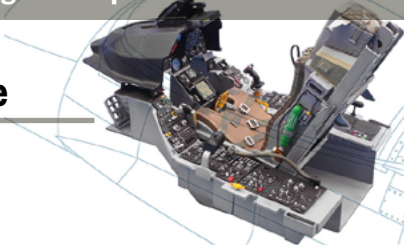

A modern fighter seen from the inside

- 2990 F-16 Cockpit
- 2991 F-104G Cockpit